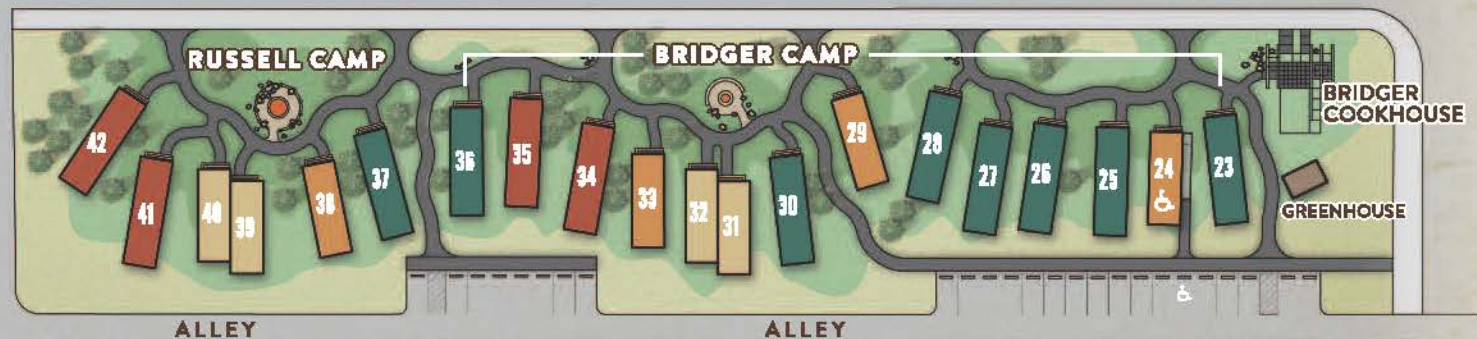

LEGEND

-  CHECK-IN / FRONT DESK
-  MONTANA CABINS
-  OLD FAITHFUL CABINS
-  YELLOWSTONE CABINS (K/Q)
-  YELLOWSTONE CABINS (K/BB)
-  PARKING AND ADA CABINS
-  FIRE PIT

Exact pathway location, cabin types and property amenities may have changed since the printing of this map.
©2013 DNC Parks and Resorts at Yellowstone