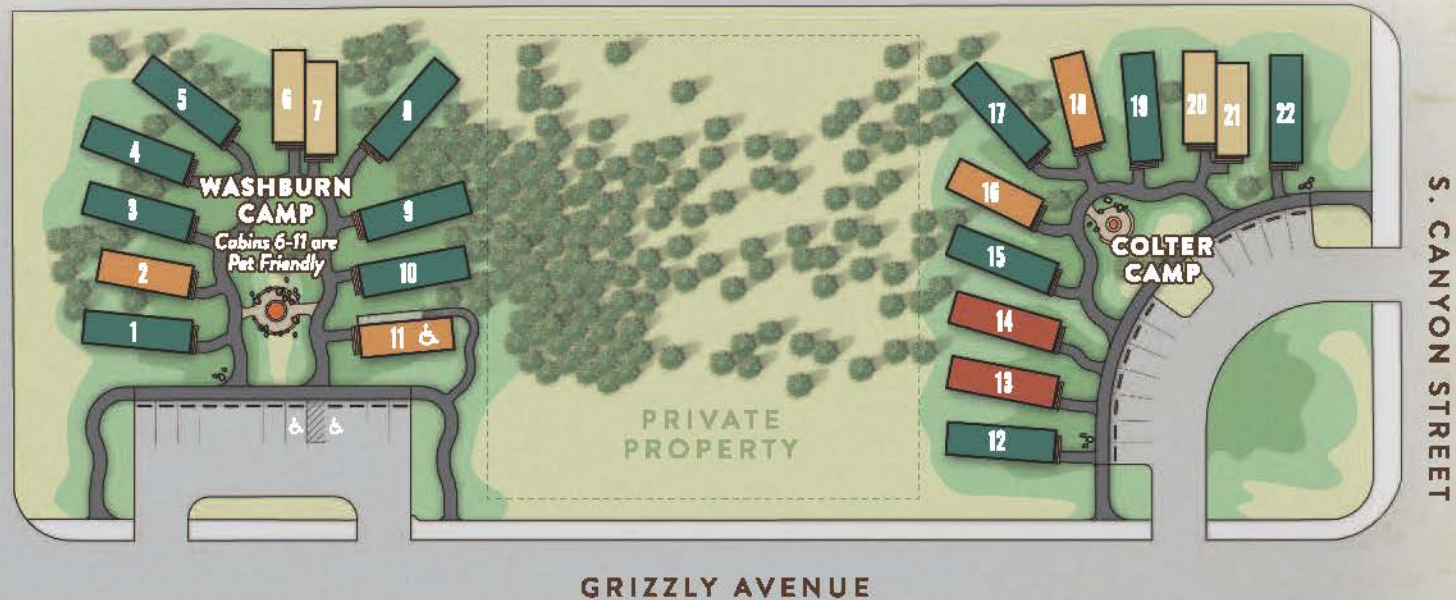

Style · Convenience · Location

201 Grizzly Avenue • West Yellowstone, MT 59758 • 877.404.4579 • 406.646.7075

ExplorersCabinsAtYellowstone.com

YELLOWSTONE
PARK HOTEL

201 Grizzly Avenue - Cabin Check-In Here

LEGEND

-  CHECK-IN / FRONT DESK
-  MONTANA CABINS
-  OLD FAITHFUL CABINS
-  YELLOWSTONE CABINS (K/Q)
-  YELLOWSTONE CABINS (K/BB)
-  PARKING AND ADA CABINS
-  FIRE PIT

Exact pathway location, cabin types and property amenities may have changed since the printing of this map.
©2013 DNC Parks and Resorts at Yellowstone