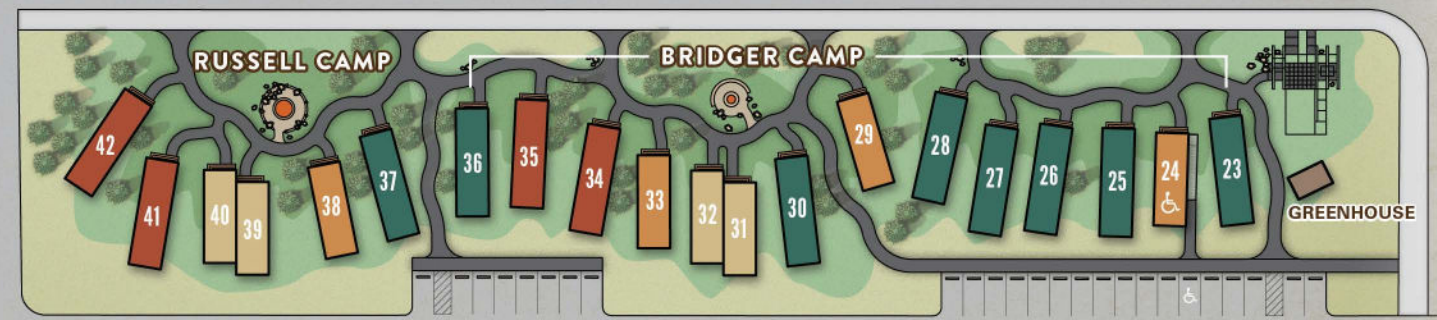

# EXPLORER CABINS

AT WEST YELLOWSTONE

406.646.0000 | [ExplorCabinsAtYellowstone.com](http://ExplorCabinsAtYellowstone.com)

S. CANYON STREET

GRIZZLY AVENUE

ALLEY

ALLEY

### LEGEND

-   
CHECK-IN / FRONT DESK
-   
MONTANA CABINS
-   
OLD FAITHFUL CABINS
-   
YELLOWSTONE CABINS (K/Q)
-   
YELLOWSTONE CABINS (K/BB)
-   
PARKING AND ADA CABINS
-   
FIRE PIT

250 South Canyon Street  
**CABIN CHECK IN HERE**

Exact pathway location, cabin types and property amenities may have changed since the printing of this map.  
©2021 DNC Parks and Resorts at Yellowstone