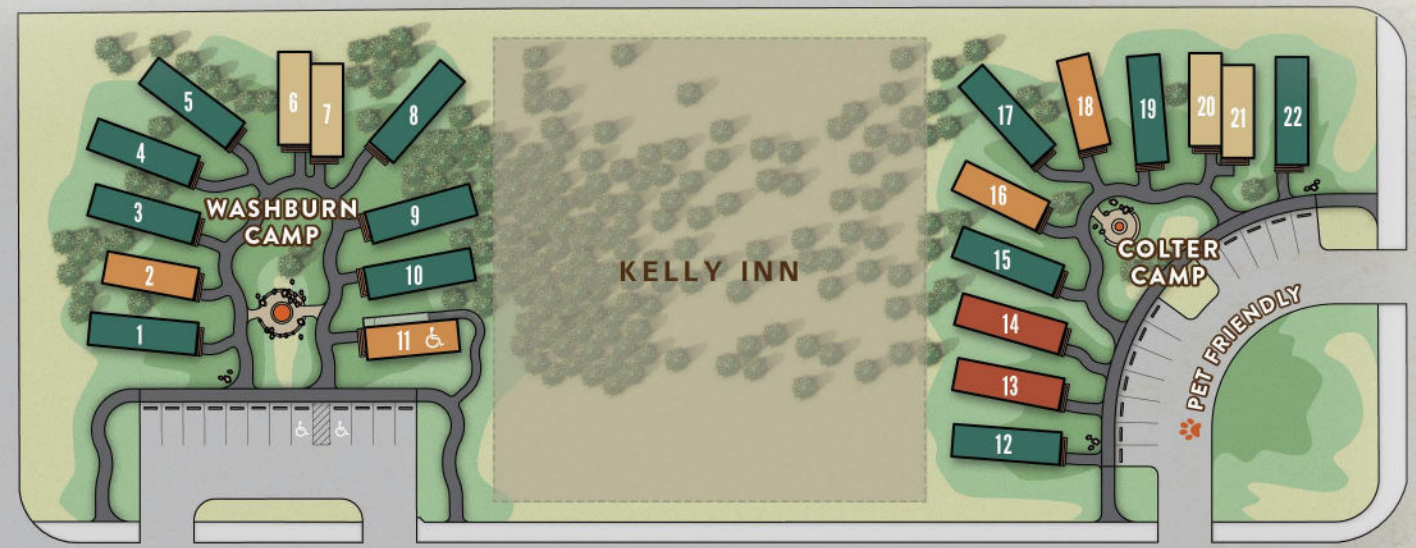

# EXPLORER CABINS

AT WEST YELLOWSTONE

406.646.0000 | [ExplorCabinsAtYellowstone.com](http://ExplorCabinsAtYellowstone.com)

S. CANYON STREET

GRIZZLY AVENUE

ALLEY

ALLEY

### LEGEND

-   
CHECK-IN / FRONT DESK
-   
MONTANA CABINS
-   
OLD FAITHFUL CABINS
-   
YELLOWSTONE CABINS (K/Q)
-   
YELLOWSTONE CABINS (K/BB)
-   
PARKING AND ADA CABINS
-   
FIRE PIT

250 South Canyon Street  
**CABIN CHECK IN HERE**

Exact pathway location, cabin types and property amenities may have changed since the printing of this map.  
©2021 DNC Parks and Resorts at Yellowstone