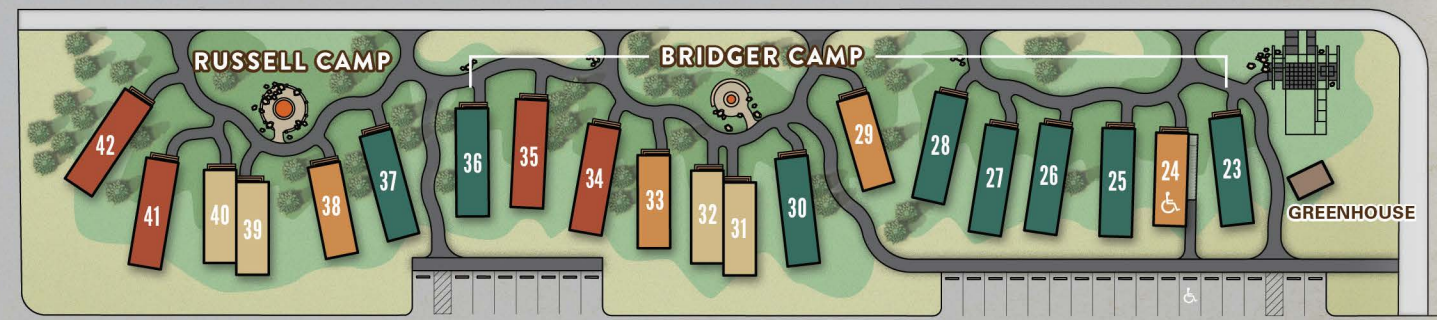

EXPLORER CABINS

AT WEST YELLOWSTONE

406.646.0000 | ExplorersCabinsAtYellowstone.com

S. CANYON STREET

GRIZZLY AVENUE

ALLEY

ALLEY

LEGEND

- 
CHECK-IN / FRONT DESK
- 
MONTANA CABINS
- 
OLD FAITHFUL CABINS
- 
YELLOWSTONE CABINS (K/Q)
- 
YELLOWSTONE CABINS (K/BB)
- 
PARKING AND ADA CABINS
- 
FIRE PIT

250 South Canyon Street
CABIN CHECK IN HERE

Exact pathway location, cabin types and property amenities may have changed since the printing of this map.
©2021 DNC Parks and Resorts at Yellowstone