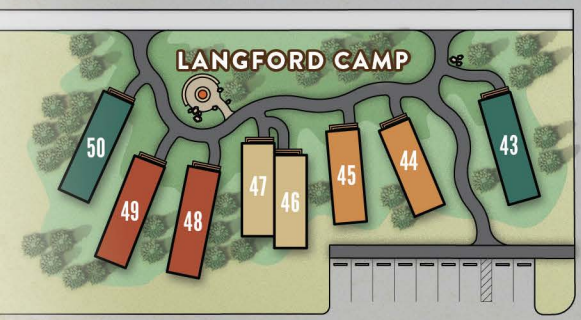

EXPLORER CABINS

AT WEST YELLOWSTONE

406.646.0000 | ExplorersCabinsAtYellowstone.com

S. CANYON STREET

GRIZZLY AVENUE

ALLEY

ALLEY

LEGEND

- 
CHECK-IN / FRONT DESK
- 
MONTANA CABINS
- 
OLD FAITHFUL CABINS
- 
YELLOWSTONE CABINS (K/Q)
- 
YELLOWSTONE CABINS (K/BB)
- 
PARKING AND ADA CABINS
- 
FIRE PIT

250 South Canyon Street
CABIN CHECK IN HERE