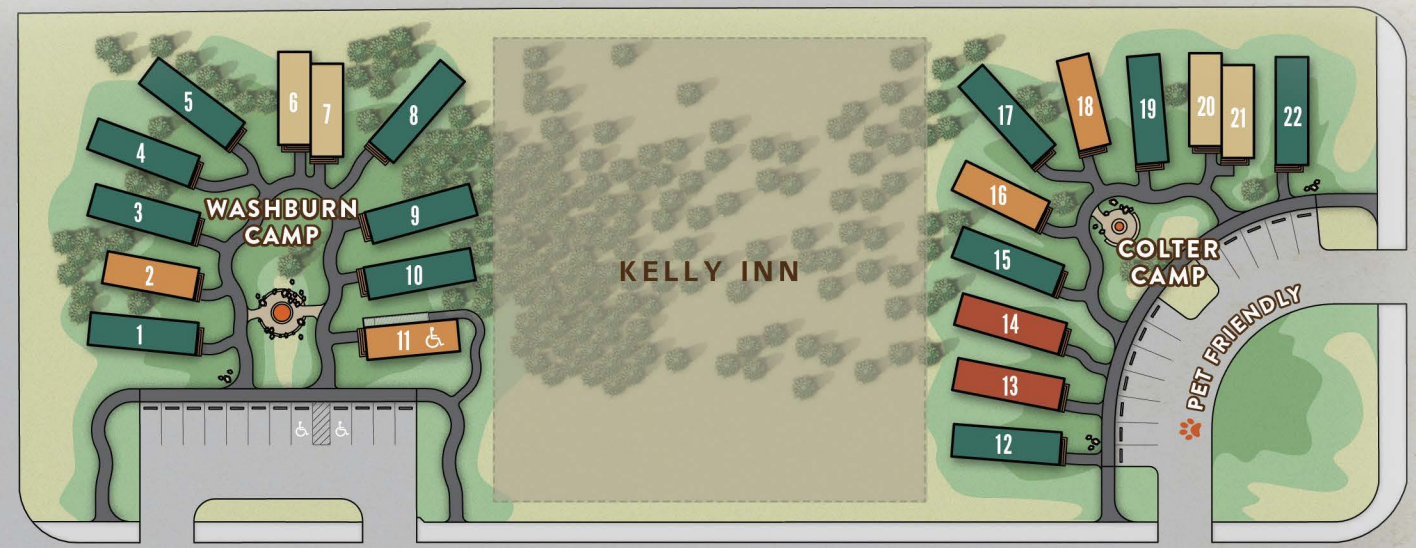

EXPLORER CABINS

AT WEST YELLOWSTONE

406.646.0000 | ExplorersCabinsAtYellowstone.com

S. CANYON STREET

GRIZZLY AVENUE

ALLEY

ALLEY

LEGEND

- 
CHECK-IN / FRONT DESK
- 
MONTANA CABINS
- 
OLD FAITHFUL CABINS
- 
YELLOWSTONE CABINS (K/Q)
- 
YELLOWSTONE CABINS (K/BB)
- 
PARKING AND ADA CABINS
- 
FIRE PIT

250 South Canyon Street
CABIN CHECK IN HERE

Exact pathway location, cabin types and property amenities may have changed since the printing of this map.
©2021 DNC Parks and Resorts at Yellowstone